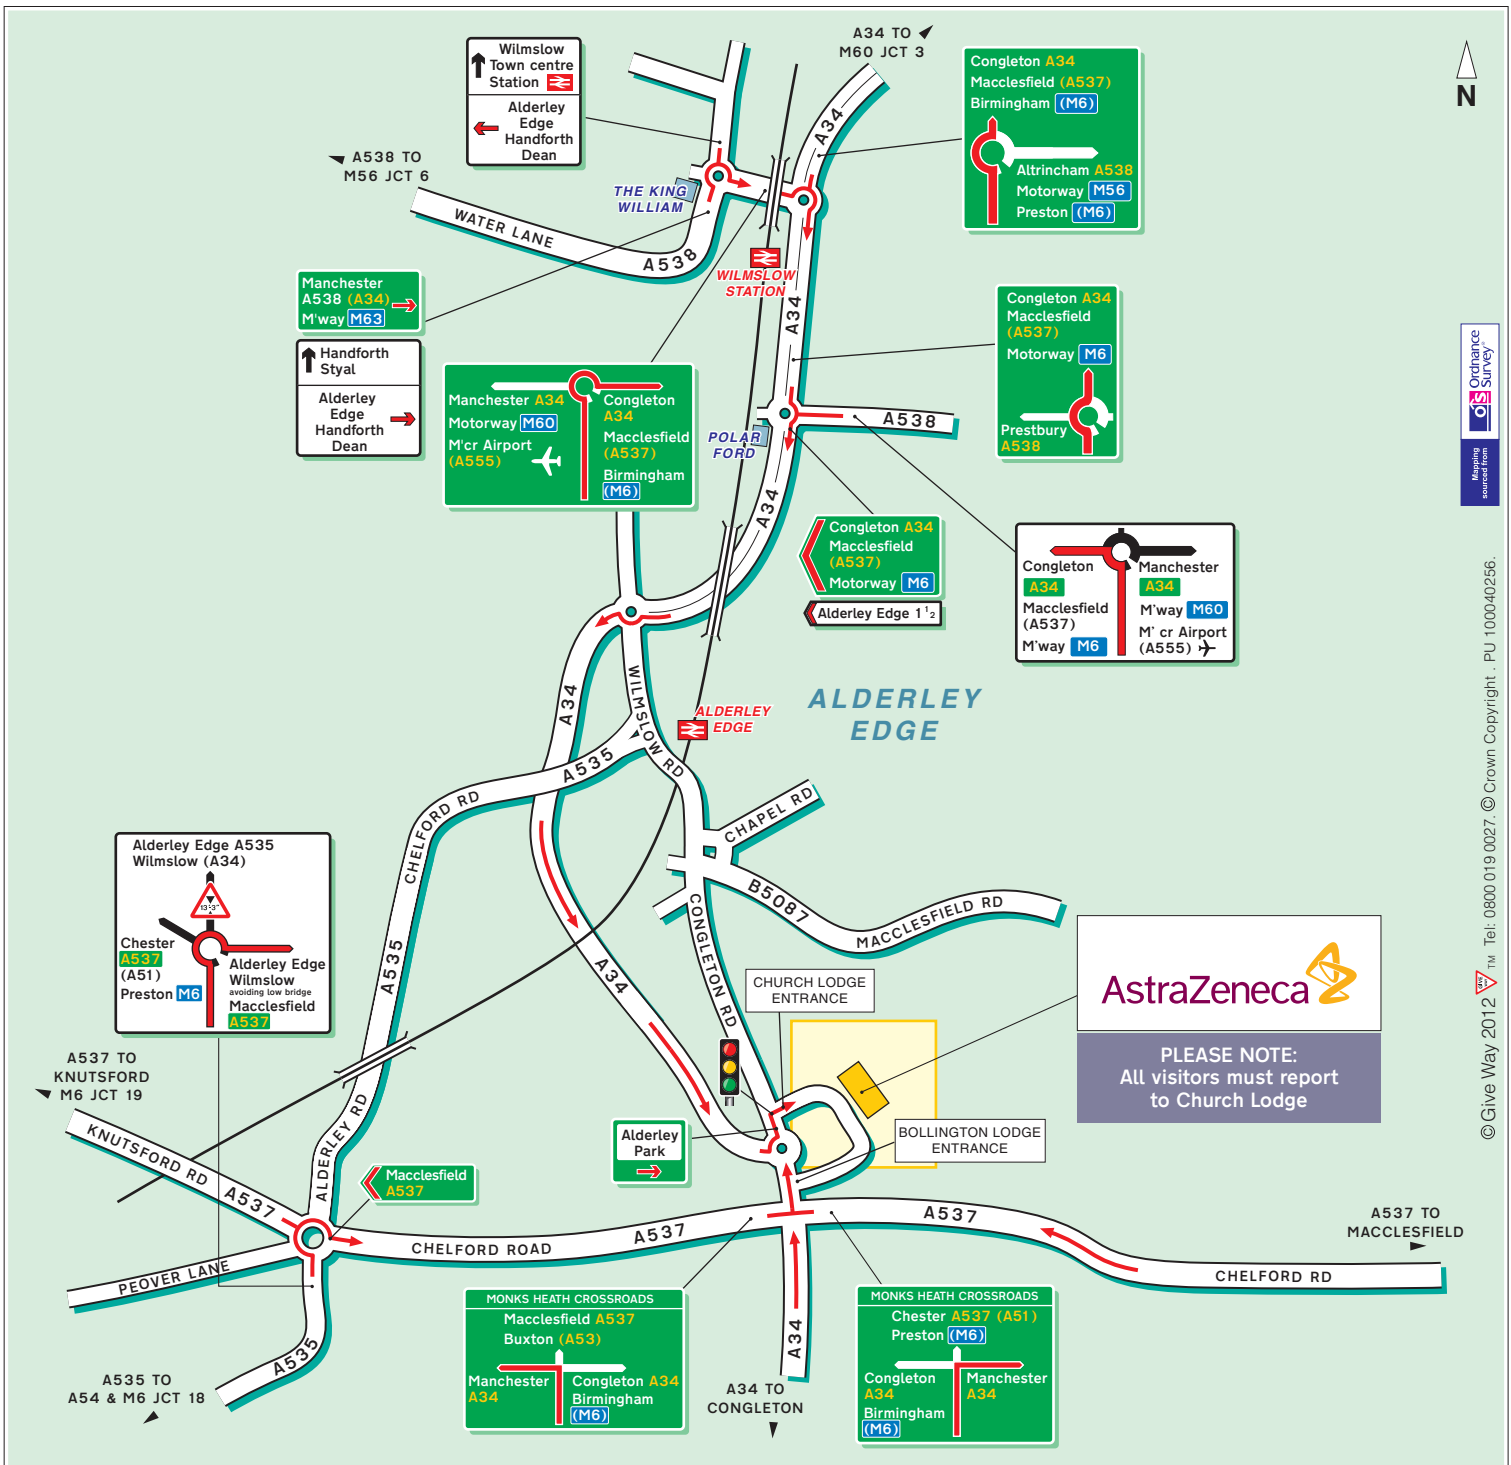

By Air, Manchester International Airport

Approximately half an hour taxi journey.

www.manchesterairport.co.uk

Ordnance Survey

© Give Way 2012 Tel: 0800 019 0027. © Crown Copyright. PU 100040256.