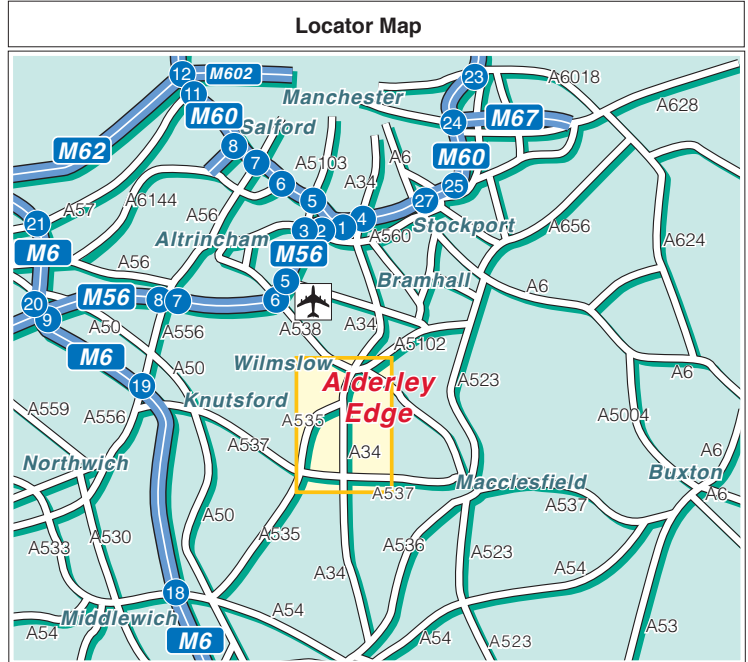

TRAVEL INFORMATION

BY ROAD

AstraZeneca is easily accessible by road via the M6 and M56, for detailed information see map or check your route using <http://www.bing.com/maps/>

BY TRAIN

Alderley Edge Railway Station is on the Manchester to Crewe Line via Stockport, Alderley Edge, Wilmslow and Sandbach.

For information on train times and operators see - <http://www.nationalrail.co.uk/>

LOCAL TAXIS

Alderley Edge Station has neither a taxi rank nor a cab office, so **advance booking** is therefore essential. The journey from the railway station to AstraZeneca is approximately 5 minutes by taxi.

Public Transport

By Rail, Alderley Edge Station

Approximately 5 minutes by taxi.

For information on train operators and train timetables phone National Rail Enquiries on 0845 7484950.

By Air, Manchester International Airport

Approximately half an hour taxi journey.

www.manchesterairport.co.uk

Ordnance Survey

© Give Way 2012 Tel: 0800 019 0027. © Crown Copyright. PU 100040256.

Alderley Edge

Main Entry

Security Gate

Car Park