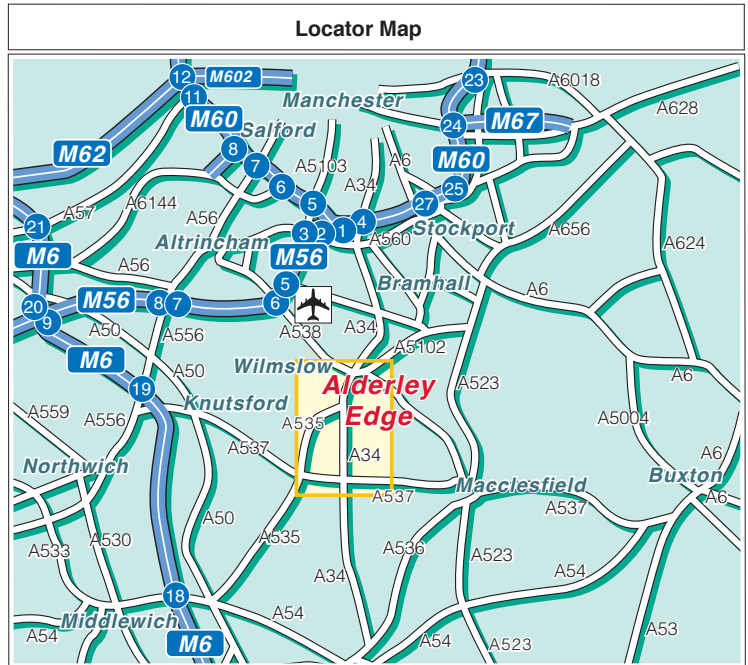

TRAVEL INFORMATION

BY ROAD

AstraZeneca is easily accessible by road via the M6 and M56, for detailed information see map or check your route using <http://www.bing.com/maps/>

BY TRAIN

Alderley Edge Railway Station is on the Manchester to Crewe Line via Stockport, Alderley Edge, Wilmslow and Sandbach.

For information on train times and operators see - <http://www.nationalrail.co.uk/>

LOCAL TAXIS

Alderley Edge Station has neither a taxi rank nor a cab office, so **advance booking** is therefore essential. The journey from the railway station to AstraZeneca is approximately 5 minutes by taxi.

By Car

Between Manchester and Macclesfield, Mottram Hall is easily accessible from north and south via the following motorways: M6, M56 and M60.

By Air

Manchester International Airport is approximately 15 minutes drive away.

Public Transport

By Rail, Alderley Edge Station
Approximately 5 minutes by taxi.
For information on train operators and train timetables phone National Rail Enquiries on 0845 7484950.

By Air, Manchester International Airport
Approximately half an hour taxi journey.
www.manchesterairport.co.uk