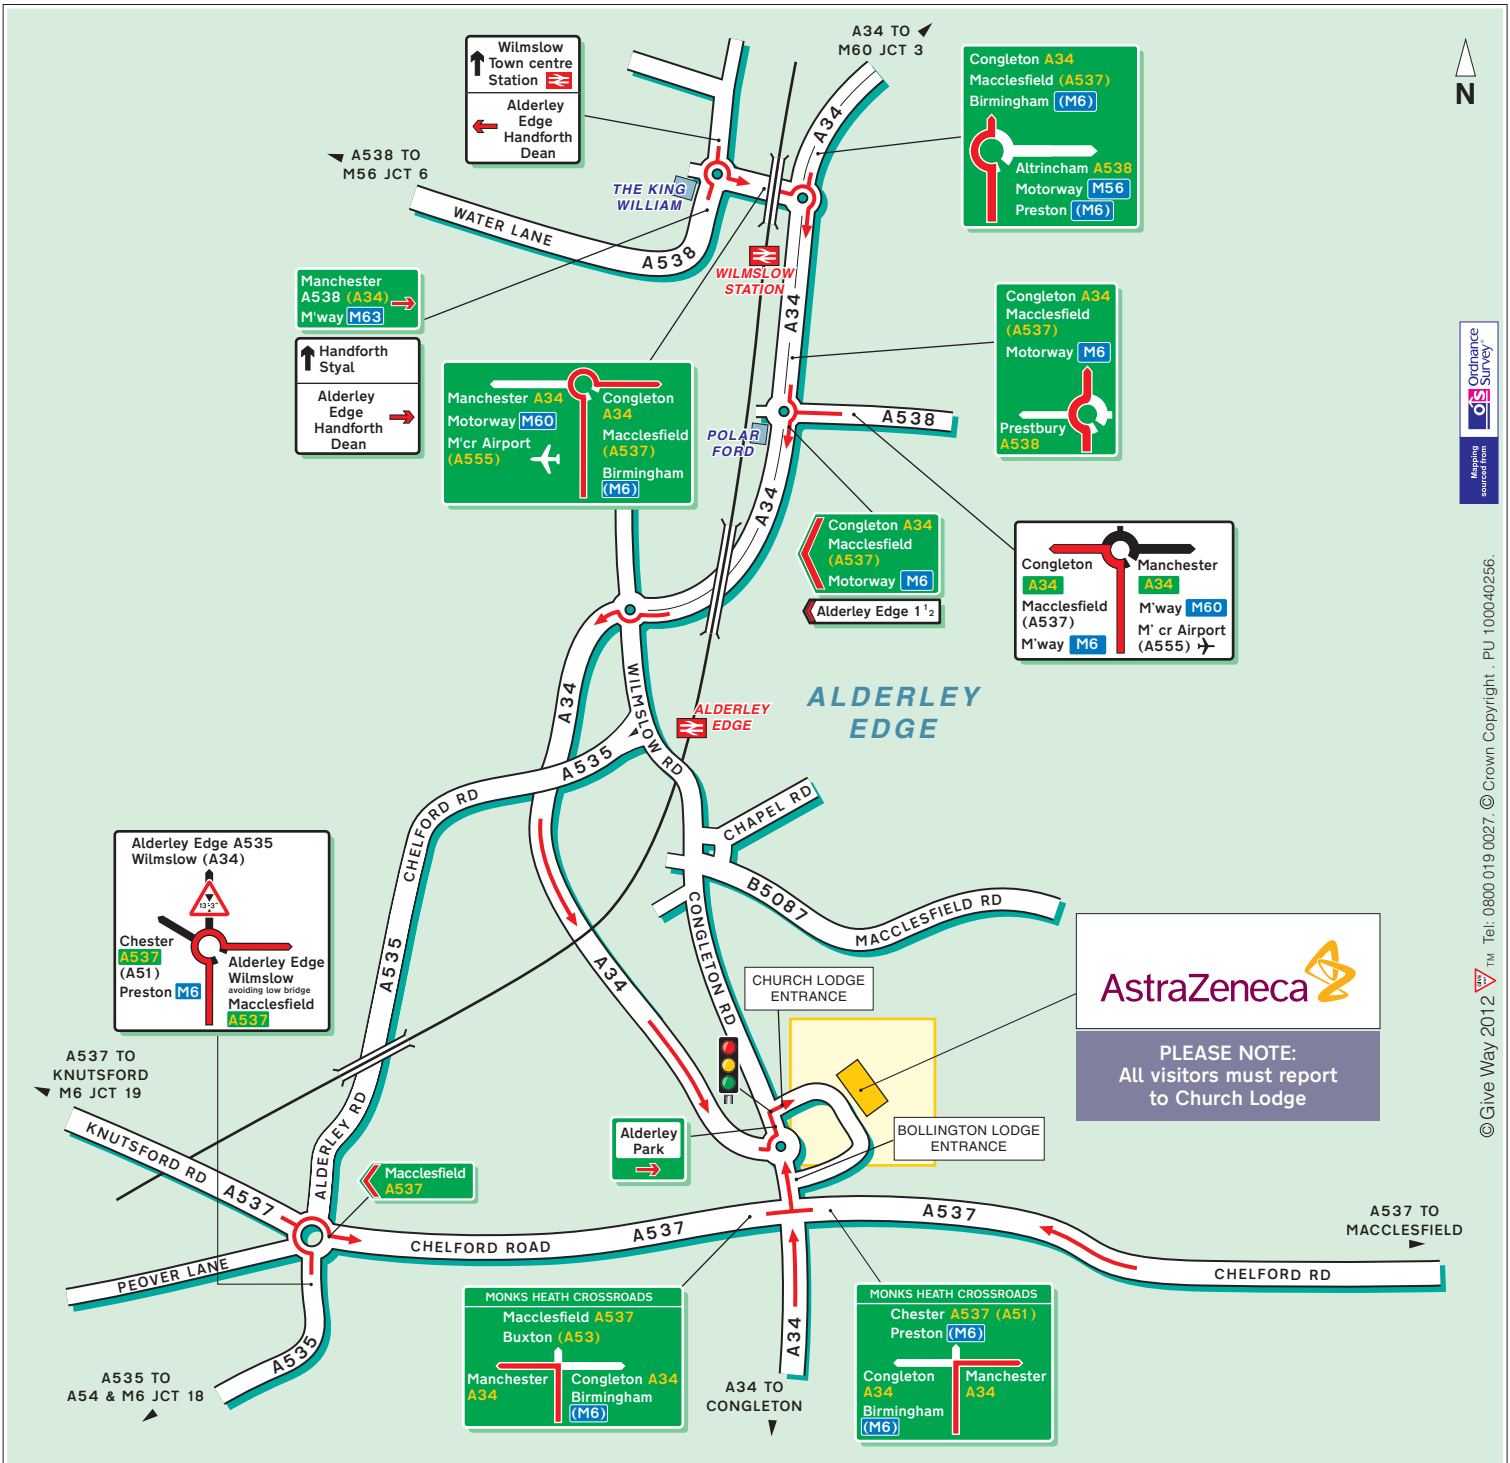

PLEASE NOTE:
All visitors must report to Church Lodge

Ordnance Survey
Mapping sourced from

© Give Way 2012 TM Tel: 0800 019 0027. © Crown Copyright. PU 100040256.